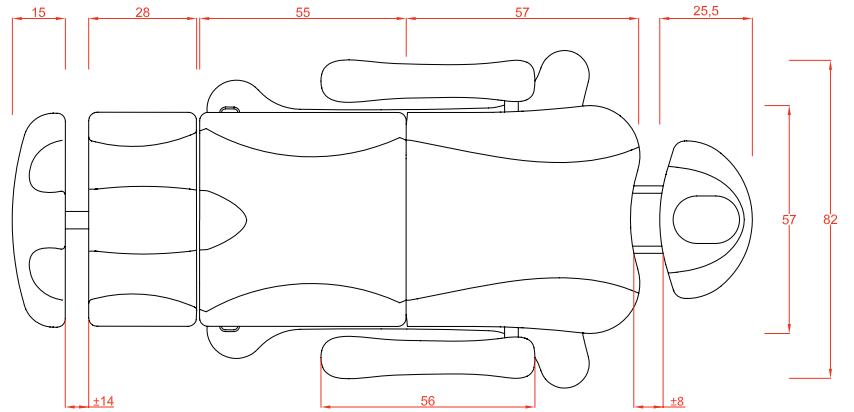

Electric Beauty Bed Ref. 2246

Size without armrest: 186x57 cm
Size with armrest: 186x82 cm
Weight: 79 Kg
Upholstery: PU
Motors: 3

- 1 Breather hole
- 2 Extension ±8 cm
- 3 Angle
- 4 Angle 0°~80°
- 5 Angle 0°~10°
- 6 Rotation 0°~240°
- 7 Angle 0°~85°
- 8 Up and Down 60/102 cm
- 9 Extension ±14 cm

Electric Beauty Bed Ref. 2246B

Size without armrest: 186x57 cm
Size with armrest: 186x82 cm
Weight: 79 Kg
Upholstery: PU
Motors: 4

- OPTIONS
- Bed cover
 - 10 Foot controller Ref. FC-003/FC-004
 - Wheels
 - Heating
 - Wireless
 - Memory
 - Silicone

PACKING SIZE cm
136x84x64
N.W. kg
79
G.W. kg
92
MAX WEIGHT
180 kg

10

Tempo

Tempo