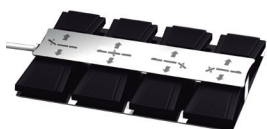

Tempo

Upmarket podiatry chair with very stable structure and high comfort. Specially designed to optimize the workspace due to 240° rotation. 3 motors control height, backrest and seat inclination. Footrest adjustable by gas lift pump, reversible arms and adjustable headrest. Also available 4 motors model (2246B) to control footrest movement. White PU upholstery of high quality and easy cleaning.

Camilla de alta gama con estructura muy estable, diseñada especialmente para optimizar el espacio de trabajo gracias a la posibilidad de rotación del sillón de 240°. Dispone de 3 motores que controlan la altura, la inclinación del respaldo y la inclinación del asiento. Reposapiés regulable mediante pistón de gas, reposabrazos reversibles. También disponible con 4 motores (modelo 2246B) que posibilitan la regulación automática del reposapiés. Tapizado PU de alta calidad y de fácil limpieza.

Fauteuil haut de gamme avec structure très stable et confortable, conçu spécialement pour optimiser l'espace de travail grâce à la rotation du fauteuil à 240°. Il est équipé de 3 moteurs qui contrôlent la hauteur, le dossier et le siège. Jambes réglables par vérin à gaz et accoudoirs réversibles. Il est disponible en 4 moteurs (modèle 2246B) pour le réglage automatique des jambes. Revêtement en PU blanc de haute qualité et facile à nettoyer.